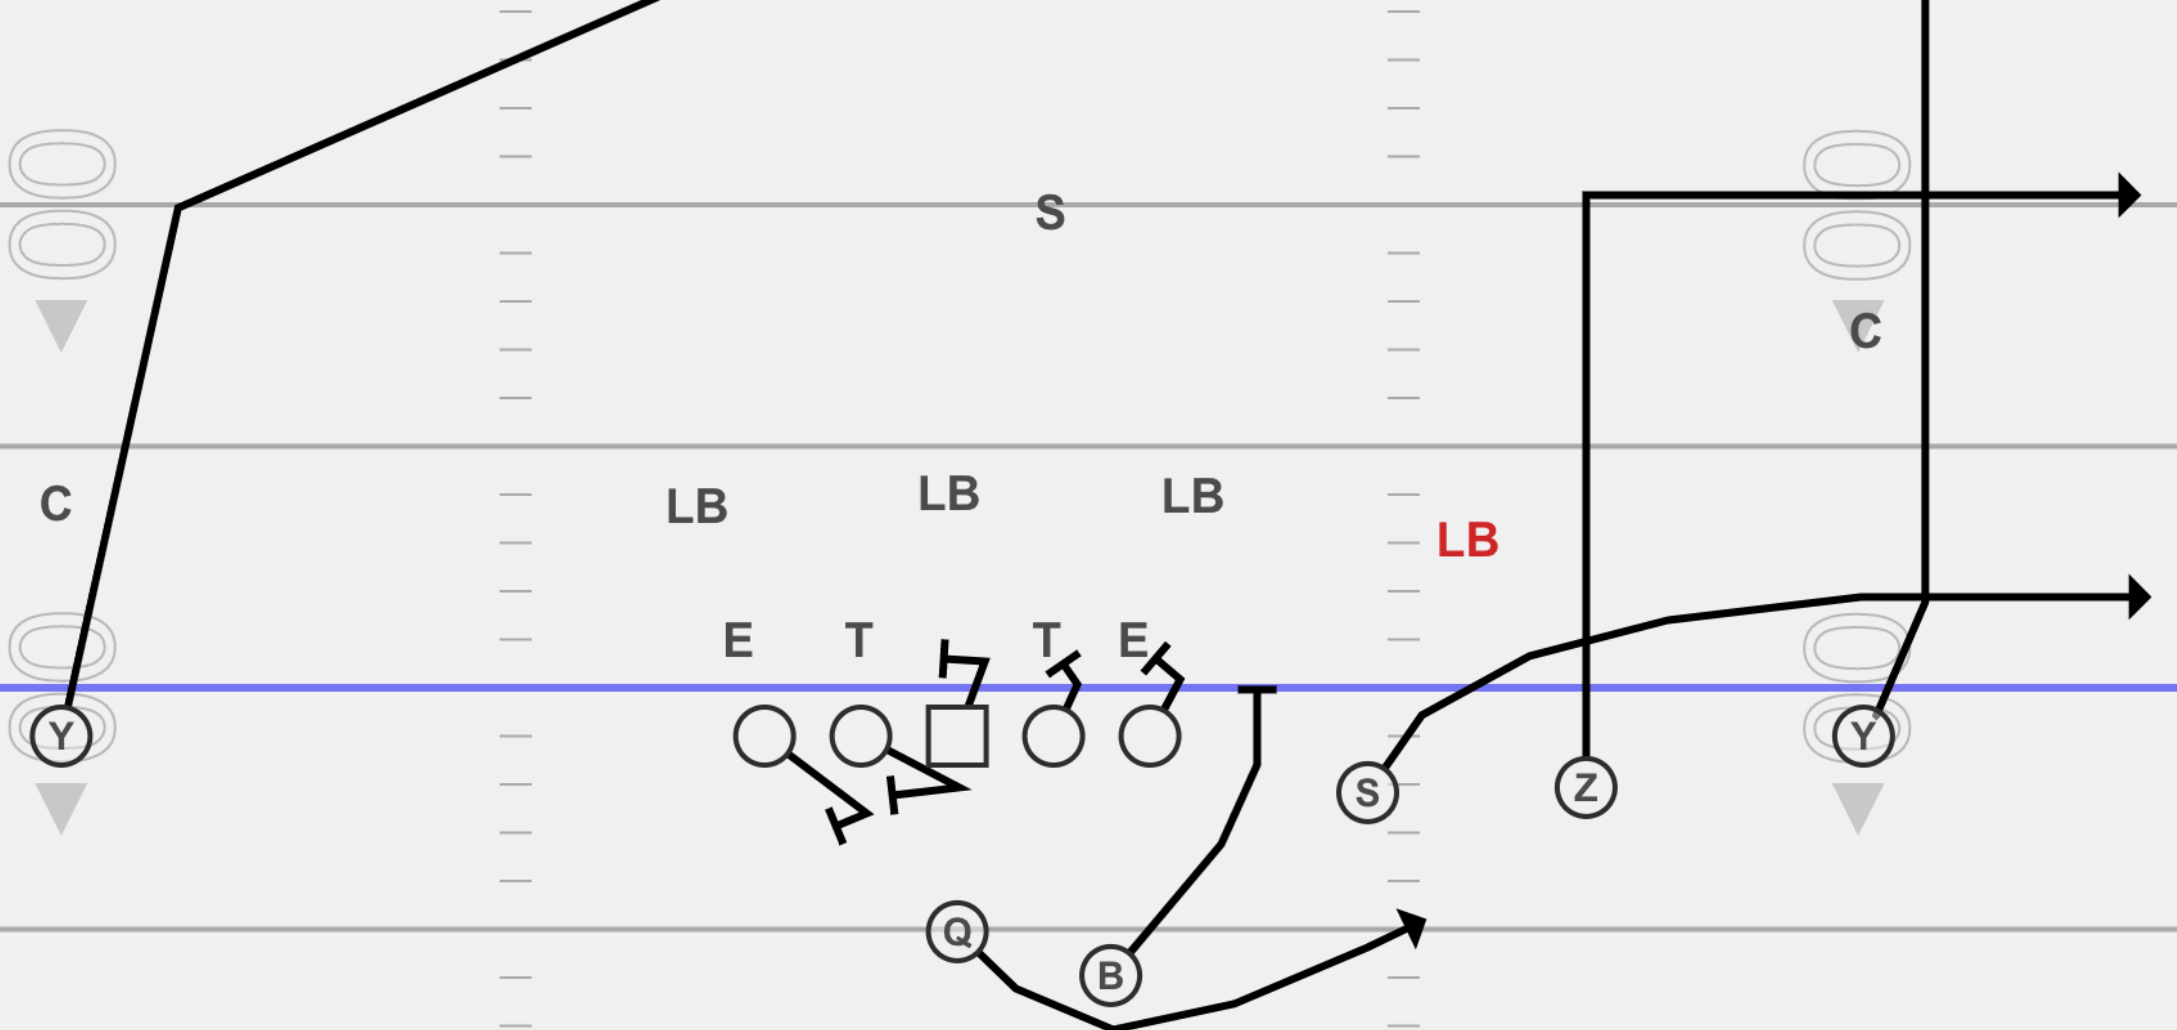

Jet Sweep

Sprint Out

Play Action

Shannon White

Receivers Coach / ST Coordinator

WR Teaching Progression